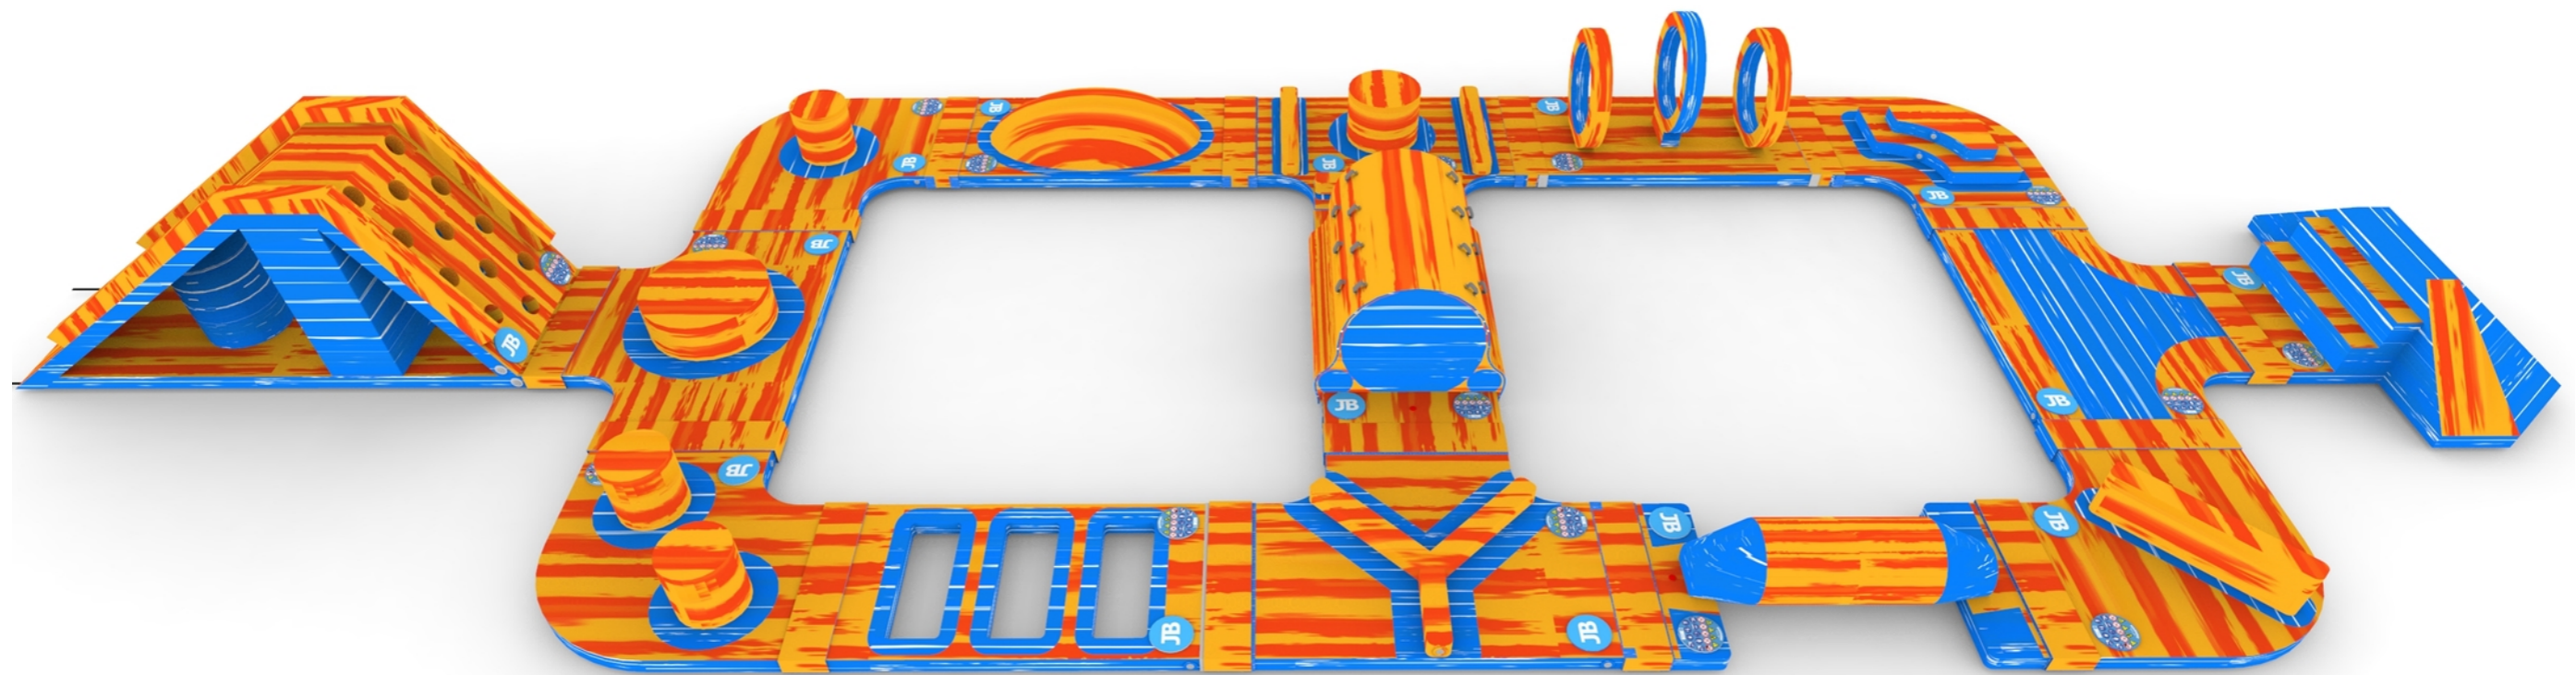

JB WATERPLAY PARKS

JB WATERPLAY PARK DELUXE XL

JB WATERPLAY PARK DELUXE XL

DIMENSIONS

±10 x 15m

PRICE

€29310

PARK DETAILS

14 pcs

COVER
JBW M001

CAPACITY ADULTS: 2
CAPACITY CHILDREN: 4
DIMENSIONS: (WxLxH) 2,3m x 0,4m x 0,01m
WEIGHT: 2 kg
PRICE: €22,50

1 pc

FLOATPANEL JUMPER
JBW M014

CAPACITY ADULTS: 1
CAPACITY CHILDREN: 2
DIMENSIONS: (WxLxH) 3,2 x 1,6 x 0,15 m
WEIGHT: 20 kg
PRICE: €1.250,-

1 pc

CORNERFLOAT PYRAMID
JBW M006

CAPACITY ADULTS: 2
CAPACITY CHILDREN: 4
DIMENSIONS: (WxLxH) 2,4 x 2,4 x 0,45 m
WEIGHT: 30 kg
PRICE: €1.650,-

1 pc

T-FLOAT STANDARD
JBW M033

CAPACITY ADULTS: 2
CAPACITY CHILDREN: 4
DIMENSIONS: (WxLxH) 2,4 x 3,2 x 0,15 m
WEIGHT: 28 kg
PRICE: €1.850,-

1 pc

FLOATPANEL HOOPS
JBW M022

CAPACITY ADULTS: 1
CAPACITY CHILDREN: 2
DIMENSIONS: (WxLxH) 3,2 x 1,6 x 1,6
WEIGHT: 40 kg
PRICE: €1.650,-

1 pc

CORNERFLOAT BARRICADE
JBW M005

CAPACITY ADULTS: 2
CAPACITY CHILDREN: 4
DIMENSIONS: (WxLxH) 2,4 x 2,4 x 0,75 m
WEIGHT: 23 kg
PRICE: €1.450,-