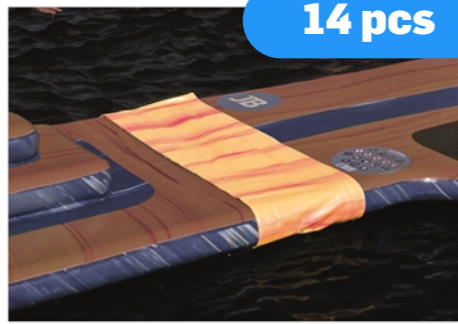

JB WATERPLAY PARKS

JB WATERPLAY PARK DELUXE XL

JB WATERPLAY PARK DELUXE XL

DIMENSIONS

±10 x 15m

PRICE

€29310

PARK DETAILS

14 pcs

COVER
JBW M001

CAPACITY ADULTS: 2
CAPACITY CHILDREN: 4
DIMENSIONS: (WxLxH) 2,3m x 0,4m x 0,01m
WEIGHT: 2 kg
PRICE: €22,50

1 pc

FLOATPANEL JUMPER
JBW M014

CAPACITY ADULTS: 1
CAPACITY CHILDREN: 2
DIMENSIONS: (WxLxH) 3,2 x 1,6 x 0,15 m
WEIGHT: 20 kg
PRICE: €1.250,-

1 pc

CORNERFLOAT PYRAMID
JBW M006

CAPACITY ADULTS: 2
CAPACITY CHILDREN: 4
DIMENSIONS: (WxLxH) 2,4 x 2,4 x 0,45 m
WEIGHT: 30 kg
PRICE: €1.650,-

1 pc

T-FLOAT STANDARD
JBW M033

CAPACITY ADULTS: 2
CAPACITY CHILDREN: 4
DIMENSIONS: (WxLxH) 2,4 x 3,2 x 0,15 m
WEIGHT: 28 kg
PRICE: €1.850,-

1 pc

FLOATPANEL HOOPS
JBW M022

CAPACITY ADULTS: 1
CAPACITY CHILDREN: 2
DIMENSIONS: (WxLxH) 3,2 x 1,6 x 1,6
WEIGHT: 40 kg
PRICE: €1.650,-

1 pc

CORNERFLOAT BARRICADE
JBW M005

CAPACITY ADULTS: 2
CAPACITY CHILDREN: 4
DIMENSIONS: (WxLxH) 2,4 x 2,4 x 0,75 m
WEIGHT: 23 kg
PRICE: €1.450,-